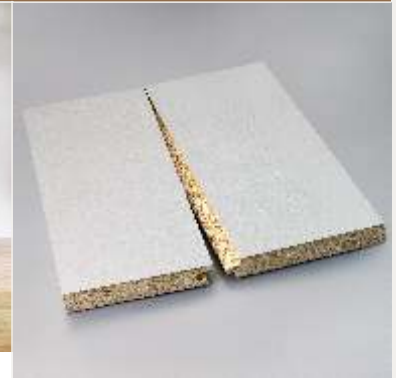

£22.56m²

UV Lacquered
C/D Grade

£21.59m²

UV Lacquered
A/B Grade

£27.06m²

18 x 125mm Harlow Multi-Layer Engineered
Flooring Available in 2.2m² Packs (All prices exclude VAT)

Other Flooring Products Available:

Standard, Protect & Decorative Chipboard Flooring, Krono Engineered Flooring,
Tuscan Solid Flooring, Tongue & Groove Plywood or OSB

IF WE
DON'T
STOCK IT.
WE CAN
MAKE IT.

Softwood & Hardwood Flooring: You Choose The Timber &
The Profile. We Machine It To Order.